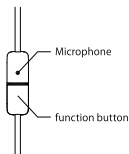

Changing Ear Tips

M-size ear tips are attached to the headphones at the time of the purchase. Change the ear caps to fit your ears.

- Attach ear tips to fit to the gap of the headphones. If the ear tips are not set properly, they may become detached from the headphones and remain in your ear when you remove the headphones.
- When the ear tips need cleaning, remove the ear tips from the headphones and wash them with a mild detergent by hand. Wipe the ear tips and make sure they are dry before attaching them to the headphones.
- Ear tips are expendables. They may degrade with long-term usage or storage.

Product Specification

[Headphone]	●HP-NHA11	●HP-NHA21
Type of Use	Dynamic	Dynamic
Driver Unit	Φ13.0mm	Φ13.0mm
Output Sound Pressure Level	102±3dB (@1KHz/100mV input)	103±3dB (@1KHz/100mV input)
Frequency Response	5Hz~40,000Hz	5Hz~40,000Hz
Maximum Input	5mW	5mW
Impedance	25Ω±15%	17Ω±15%
Plug	3.5mm Stereo mini jack (gold plated)	3.5mm Stereo mini jack (gold plated)
Cable Length	Approx. 120cm (Y-style)	Approx. 120cm (Y-style)
[Microphone]		
Frequency Response	100Hz~10,000Hz	100Hz~10,000Hz
Directivity	Omni directional	Omni directional
Sensitivity	-43dB±4dB/mw	-43dB±4dB/mw

Using Remote Controller

Remote Controller Button

▶/||	Play / Pause	Press once
▶▶	Next	Press twice
◀◀	Previous	Press 3 times
	Pick up call / Hang up	Press once
	Start Siri (iOS)	Press once and hold

Remote control function for iOS only:

Holding a button after single pressing will enter Fast Forward.
Holding a button after twice pressing will enter Rewind.

The remote function is available not for all of the models.

Please visit our web [<http://www.radius.co.jp>] for the details.

● Product names and company names mentioned herein are trademarks or registered trademarks of the respective owners. ● TM, ®, and © marks are omitted herein. ● Images used herein are for explanation and may not be accurate. ● radius co., ltd. holds copyright of this document. No part of this document may be copied, reproduced, modified, or transmitted in any form or by any means without the prior written permission of radius co., ltd. ● radius co., ltd. shall hold no responsibility to results arising from following the instructions described herein. ● If this document is unclear, contains mistakes or is missing information, contact the dealer from which you purchased the product. ● The information of this document is subject to may change without prior notice. ● The specifications and exterior of this product are subject to change without prior notice.