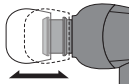

Hi-Res Wired Earphones

HP-NX20

Includes: 4 sets of Earpieces (XS/S/M/L),
Cable clip x1, Headphone case x1,
User's Manual/Warranty (this document)

Thank you for purchasing radius product. The User's Manual mainly describes warnings, cautions, and how to use of the product. Read the User's Manual before using the product. Please remain this document for future reference.

For Your Own Safety

Before using the product, read the warnings and cautions in this User's Manual thoroughly. If you ignore the warnings and cautions and mishandle the product, there is a risk of damage to you and/or other people (injury, death), and to properties (failure, breakage, loss) or cause such damages. Use the product only as stated in the User's Manual.

⚠ WARNING ⚠ CAUTION

Adjustable Port

Sound will be varied by adjusting the earpiece position. Users can select the most suitable earpiece size and position to enjoy the best sound quality without stress. It is a perfect solution for long-term usage.