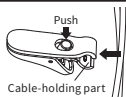

How to use the clip

1. 1 Attach the cable to the clip after opening the cable-holding part.
2. 2 Attach the clip to your clothes or bag.