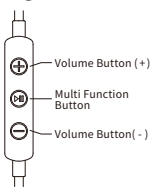

Using Remote Controller

Operation of the Multi Function Button

▶/|| Play/Pause	Press once
▶▶ Next	Press twice
◀◀ Previous	Press 3 times
Start Siri / Voice Assistant	Press once and hold
Pick up call	Press once
Hang up	Press once
Call rejection	Press once and hold

Adjustable Port

Sound will be varied by adjusting the earpiece position. Users can select the most suitable earpiece size and position to enjoy the best sound quality without stress. It is a perfect solution for long-term usage.

Replace Earpiece

M-size earpieces are attached to the headphones initially. Replace proper size of earpiece to fit your ears if necessary.

Product Specification

●HP-NX10

Earphone	Type of Driver Unit	Dynamic
	Size of Driver Unit	Φ7.4mm
	Output Sound Pressure Level	107.2±3dB
	Frequency Response Range	10Hz~45,000Hz
	Impedance	18Ω
	Plug	Gold-plated 3.5mm 4 poles stereo mini plug
	Cable Length	Approx. 120cm (Y-style)
Microphone	Frequency Response	100-10,000Hz
	Directivity	Omni directional
	Sensitivity	-42±3dBV/Pa

使用说明书

Hi-Res Wired Earphones

HP-NX10

付属品：耳塞套 (XS、S、M、L) 各一副、
说明书/保修卡 (本册)

尊敬的顾客，衷心感谢您选购本公司产品。本说明书记载了产品装设、使用方法以及使用该产品时应注意的事项等。请您务必在使用产品前，仔细阅读本说明书。请妥善保管此说明书，以作参照之用。

安全使用本产品须知

为安全使用本产品，请您在使用前事先阅读本册，并理解所记载的各警告及注意事项。如不严格遵守本册记载的各警告及注意事项，将可能给顾客或第三者带来人身危害(如:受伤、伤残、死亡等)或财产损失(如:故障、破损、损坏、损失)。除本册记载的使用途径外，请勿将产品做其他使用。

⚠ 警告・注意

- ●若您忽视本注意事项，不当使用产品，将可能导致机械故障等物品损失及数据丢失，而且，可能导致人身伤害。
- ●在操作汽车、摩托车、自行车等车辆时，切勿使用本产品。如有不慎，将可能导致交通事故。
- ●步行时使用本产品，也请注意周围的情况。尤其在车站站台、道路上或施工现场等地方，由于听不见周围声音将导致危险隐患。因此，请勿在上述场合使用本产品。
- ●请勿自行拆开、改造或修理本产品。出现故障时，请与我司售后服务部联系。
- ●未成年人使用本产品连接音乐播放器时，请在熟知本产品使用方法、理解各注意事项的成人监督及指导下使用。另外，请将产品放置于小孩及宠物接触不到的地方。
- ●长期使用刺激耳朵的过大音量，将给听力造成不良影响。因此，请在使用过程中注意调节，使用适当小音量。
- ●请谨慎插入及取出音频插头。将插针插入音乐播放器的音频接口时，请注意按正确角度插入插头。此外，请注意避免灰尘、垃圾等进入接口。
- ●使用本产品时，若人体与产品直接接触部位感到不适，请立即停止使用。如继续使用，将可能引起发炎或疼痛等症状。
- ●请勿将本产品掉落在地或强烈震动本产品。
- ●请勿弄湿，或在手处于未干状态下操作使用本产品。
- ●请勿在以下场所放置、使用本产品：有强磁场的场所；带静电、电器发出很大噪音的场所；有露水的地方；漏电或漏水等危险场所；高温且湿度大的场所；阳光直射的场所；明火、热气周围及灰尘多的场所。
- ●当插头上有污垢时，可能出现声音嘶哑或杂音等现象。此时，请使用干净柔软的抹布进行擦拭保养。此外，请勿使用化学抹布、稀释剂、汽油等有机溶液类清洁剂擦拭。产品本身的保养也同样如此。
- ●请将付属品放置于幼童接触不到的地方，以防意外吞食。