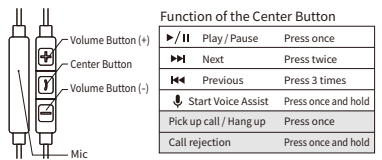

※Depends on connected device, OS or APP, operations may not work properly or no functions. Please operate on your device, if you meet these situations.

Product Specification

●HP-NEL21C

Type of Driver Unit	Dynamic
Size of Driver Unit	φ8.0mm
Output Sound Pressure Level	95±3dB/mW
Frequency Range	20Hz~20,000Hz
Impedance	16Ω
Resolution/Sampling rate	24bit / 96kHz(Max)
Connector	USB-C connector
Cable Length	Approx. 120cm (Y-style)
Weight (w/cable)	Approx. 13g

Supported

使用说明书

HP-NEL21C

付属品：耳塞套(XS、S、M、L)各一副、
说明书/保修卡(本册)

尊敬的顾客，衷心感谢您选购本公司产品。本说明书记载了产品装设、使用方法以及使用该产品时应注意的事项等。请您务必在使用产品前，仔细阅读本说明书。请妥善保管该说明书，以作参照之用。

安全使用本产品须知

为安全使用本产品，请您在使用前事先阅读本册，并理解所记载的各警告及注意事项。如不严格遵守本册记载的各警告及注意事项，将可能给顾客或第三者带来人身危害(如：受伤、伤残、死亡等)或财产损失(如：故障、破损、损坏、损失)。除本册记载的使用途径外，请勿将产品做其他使用。

警告・注意

- ●若您不注意事项，不当使用产品，将可能导致机械故障等物品损失及数据丢失，而且，可能致人人身伤害。
- ●在操作汽车、摩托车、自行车等车辆时，切勿使用本产品。如有不慎，将可能导致交通事故。
- ●步行时使用本产品，也请注意周围的情况。尤其在车站站、道路或施工现场等地方，由于听不见周围声音将导致危险隐患。因此，请勿在上述场合使用本产品。
- ●请勿自行拆卸、改造或修理本产品。出现故障时，请与我司售后服务部联系。
- ●未成年人士使用本产品连接音乐播放器时，请在熟知本产品使用方法、理解各注意事项的成人监督以及指导下使用。另外，请将产品放置于小孩及宠物接触不到的地方。
- ●长期使用刺激耳朵的过大音量，将听力造成不良影响。因此，请在使用过程中注意调节，使用适当大小音量。
- ●请谨慎插入及取出音频插头。将插头插入音乐播放器的音频接口时，请注意按正确角度插入插头。此外，请注意避免灰尘、垃圾等进入接口。
- ●使用本产品时，若人体与产品直接接触部位感到不适，请立即停止使用。如继续使用，将可能引起发炎或疼痛等症状。
- ●请勿将本产品掉落在地或强烈撞击本产品。
- ●请勿弄湿，或在处于未干状态下操作使用本产品。
- ●请勿在以下场所放置、使用本产品：有强磁场的场所；带静电、电器发出很大噪音的场所；有露水的场所；漏电或漏水等危险场所；高温且湿度大的场所；阳光直射的场所；明火、热气周围及灰尘多的场所。
- ●当插头上有污垢时，可能出现声音间断或杂音等现象。此时，请使用干净柔软的抹布进行擦拭保养。此外，请勿使用化学抹布、稀释剂、汽油等有机溶液类清洁剂擦拭。本品本身的保养也同样如此。
- ●请将付属品放置于儿童接触不到的地方，以防意外吞食。

关于耳塞套的更换

您购入的耳机在出厂时，预装的耳塞套为M号。如果与您的耳朵不匹配，请从附属配件中取出XS号S号或者L号进行更换。

- ●请把耳塞套安装在耳机前腔出音管处的沟槽内。耳塞套如果没有正确安装，使用中从耳朵取出耳机时，耳塞套有可能脱落而残留在耳朵里。
- ●耳塞套弄脏时，请把它从耳机中取出，放在干燥后的中性洗剂里清洗。清洗干净后，请擦干水分，待耳塞套完全干透后再使用。
- ●耳塞套属于损耗品，长期使用或保存后，可能会老化。