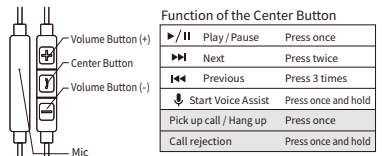

Function of the Center Button	
▶/|| Play/Pause	Press once
▶▶ Next	Press twice
◀◀ Previous	Press 3 times
↓ Start Voice Assist	Press once and hold
Pick up call / Hang up	Press once
Call rejection	Press once and hold

Product Specification

●HP-NEL11C

Type of Driver Unit	Dynamic
Size of Driver Unit	φ10mm
Output Sound Pressure Level	98±3dB/mW
Frequency Range	20Hz-24,000Hz
Impedance	16Ω
Resolution/Sampling rate	24bit / 96kHz(Max)
Connector	USB Type-C Plug
Cable Length	Approx. 120cm (Y-type)
Weight (w/cable)	Approx. 14g

Supported

- ●Devices equipped with USB Audio Class 1.0, USB Type-C interface
- ●Android Smart Phone, Mac Computer with macOS10.15 or above, PC with Windows10 or above
- ※ This product does NOT guarantee working with all USB Type-C interface devices.

使用说明书

HP-NEL11C

付属品：耳塞套(S、M、L)各一副、
说明书/保修卡(本册)

尊敬的顾客，衷心感谢您选购本公司产品。本说明书记载了产品装设、使用方法以及使用该产品时应注意的事项等。请您务必在使用产品前，仔细阅读本说明书。请妥善保管此说明书，以作参照之用。

安全使用本产品须知

为安全使用本产品，请您在使用前事先阅读本册，并理解所记载的各警告及注意事项。如不严格遵守本册记载的各警告及注意事项，将可能给顾客或第三者带来人身危害(如：受伤、伤残、死亡等)或财产损失(如：故障、破损、损坏、损失)。除本册记载的使用途径外，请勿将产品做其他使用。

警告・注意

- ●若您忽视本注意事项，不当使用产品，将可能导致机械故障等物品损失及数据丢失，而且，可能导致人身伤害。
- ●在操作汽车、摩托车、自行车等车辆时，切勿使用本产品。如有不慎，将可能导致交通事故。
- ●步行时使用本产品，也请注意周围的交通情况。尤其在车站站台、道路上或施工现场等地方，由于听不见周围声音将导致危险隐患。因此，请勿在上述场合使用本产品。
- ●请勿自行拆开、改造或修理本产品。出现故障时，请与我司售后服务部联系。
- ●未成年人使用本产品连接音乐播放器时，请在熟知本产品使用方法、理解各注意事项的成人监督及指导下使用。另外，请勿将产品放置在小孩及宠物接触不到的地方。
- ●长期使用刺激耳朵的过大音量，将给听力造成不良影响。因此，请在使用过程中注意调节，使用适当小音量。
- ●请谨慎插入及取出音频插头。将插头插入音乐播放器的音频接口时，请注意按正确角度插入插头。此外，请注意避免灰尘、垃圾等进入接口。
- ●如使用本产品时，若人体与产品直接接触部位感到不适，请立即停止使用。继续使用，将可能引起皮炎或痒痒等症状。
- ●请勿将本产品掉落在地或强烈震动本产品。
- ●请勿弄弄，或在手处于未干状态下操作使用本产品。
- ●请勿在以下场所放置、使用本产品：有很强磁场的场所；带静电、电器发出很大噪音的场所；有露水的场所；有强电磁场等危险场所；高温且湿度大的场所；阳光直射的场所；明火、热气周围及灰尘多的场所。
- ●当插头上有污垢时，可能出现声音间断或杂音等现象。此时，请使用干净柔软的抹布进行擦拭保养。此外，请勿使用化学抹布、稀释剂、汽油等有机溶剂类清洁剂擦拭。本产品本身的保养也同此原则。
- ●请将付属品放置于勿直接接触到不到的地方，以防意外危害。

关于耳塞套的更换

您购入的耳机在出厂时，预装的耳塞套为M号。如果与您的耳朵不匹配，请从附属配件中取出S号或者L号进行更换。

- ●请把耳塞套组装在耳机前腔出音管处的槽内。耳塞套如果没有正确安装，使用中从耳朵取出耳机时，耳塞套可能会脱落而残留留在耳朵里。
- ●耳塞套弄脏时，请把它从耳机中取出，放在稀释后的中性洗剂里清洗。清洗干净后，请擦干水分，待耳塞套完全干燥后再使用。
- ●耳塞套属于消耗品，长期使用或保存后，可能会老化。