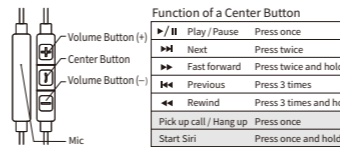

Using Remote Controller

Product Specification

Type of Use	Dynamic
Driver Unit	φ10m
Output Sound Pressure Level	98±3dB/mW
Frequency Transmission Range	20Hz-24,000Hz
Resolution/Sampling rate	24bit / 48kHz (Max)
Connector	Lightning Plug
Cable Length	Approx. 120cm (Y-style)

使用说明书

Lightning Earphones HP-NEL11

付属品：耳塞套（S、M、L）各一副、
说明书/保修卡（本册）

尊敬的顾客，衷心感谢您选购本公司产品。本说明书记载了产品装设、使用方法以及使用该产品时应注意的事项等。请您务必在使用产品前，仔细阅读本说明书，请妥善保管此说明书，以作参照之用。

安全使用本产品须知

为安全使用本产品，请您在使用前事先阅读本册，并理解所记载的各警告及注意事项。如不严格遵守本册记载的警告及注意事项，将可能给顾客或第三者带来人身危害(如：受伤、伤残、死亡等)或财产损失(如：故障、破損、损坏、损失)。除本册记载的使用用途外，请勿将产品做其他使用。

警告・注意

- ●若忽视本注意事项，不当使用产品，将可能导致机械故障等物品损失及数据丢失，而且，可能导致人身伤害。
- ●在操作汽车、摩托车、自行车等车辆时，切勿使用本产品。如有不慎，将可能导致交通事故。
- ●步行时使用本产品，也请注意周围的交通情况。尤其在车站站台、道路上或施工现场等地方，由于听不见周围声音将导致危险隐患。因此，请勿在上述场合使用 本产品。
- ●请勿自行拆开、改造或修理本产品。出现故障时，请与我司售后服务部联系。
- ●未成年人使用本产品连接音乐播放器时，请在熟知本产品使用方法、理解各注意事项的成人监督以及指导下使用。另外，请将产品放置在小孩及宠物接触不到的地方。
- ●长期使用刺激耳朵的过大音量，将给听力造成不良影响。因此，请在使用过程中 注意调节，使用适当大小音量。
- ●谨慎插入及取出音频插头。将插头插入音乐播放器的音频接口时，请注意按正确角度插入插头。此外，请注意避免灰尘、垃圾等进入接口。
- ●使用本产品时，若人体与产品直接接触部位感到不适，请立即停止使用。如继续使用，将可能引起发炎或痒痒等症状。
- ●请勿将本产品掉落在地或强烈震动本产品。
- ●请勿弄湿，或在处于未干状态下操作使用本产品。
- ●请勿在以下场所放置、使用本产品：有很强磁场的场所；带静电、电器发出很大声音的场所；有露水的场所；漏电或漏水等危险场所；高温且湿度大的场所；阳光直射的场所；明火、热气流及灰尘多的场所。
- ●当插头上有污垢时，可能出现声音间断或杂音等现象。此时，请使用干净柔软的抹布进行擦拭保养。此外，请勿使用化学抹布、稀释剂、汽油等有机溶液类清洁剂 擦拭。产品本身的保养也同样如此。
- ●请将付属品放置于幼童接触不到的地方，以防意外吞食。

支持機種

装着有Lightning ConnectorのiPad、iPad mini、iPhone、iPod touch ※iOS 10.0.2 or later

关于耳塞套的更换

购买时耳塞已附在耳机上。如果它不适合你的耳朵，请更换其他尺寸耳塞。

- ●请把耳塞套组装在耳机前腔出音管处的沟槽内。耳塞套如果没有正确安装，使用中从耳朵取出耳机时，耳塞套有可能脱落而残留在耳朵里。
- ●耳塞套弄脏时，请把它从耳机中取出，放在稀释后的中性洗剂里清洗。清洗干净后，请擦 干水分，待耳塞套完全干燥后再使用。
- ●耳塞套属于损耗品，长期使用或保存后，可能会老化。