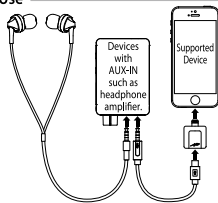

How To Use

1. AL-LCH11x connects to supplied cable.
   Micro B USB connector connects to this product's Micro B USB port.
2. Connect with a supported device
   This product's Lightning connector connects to supported device. Supplied cable's 3.5mm plug connects to a device having AUX-IN.
   Note: It may take several seconds to recognize the product when connect this product to iPhone, iPod, or iPad.
3. Play music
   Play music, and adjust the volume by the device having AUX-IN.
   Note: May not use some functions in your earphone: remote function and microphone. The supported device which is connected with this product cannot control the volume by it self.
   The ring tone and voice call's sound are output from iPhone when use it as the connected device with this product.
   It may not work properly depending on the application.